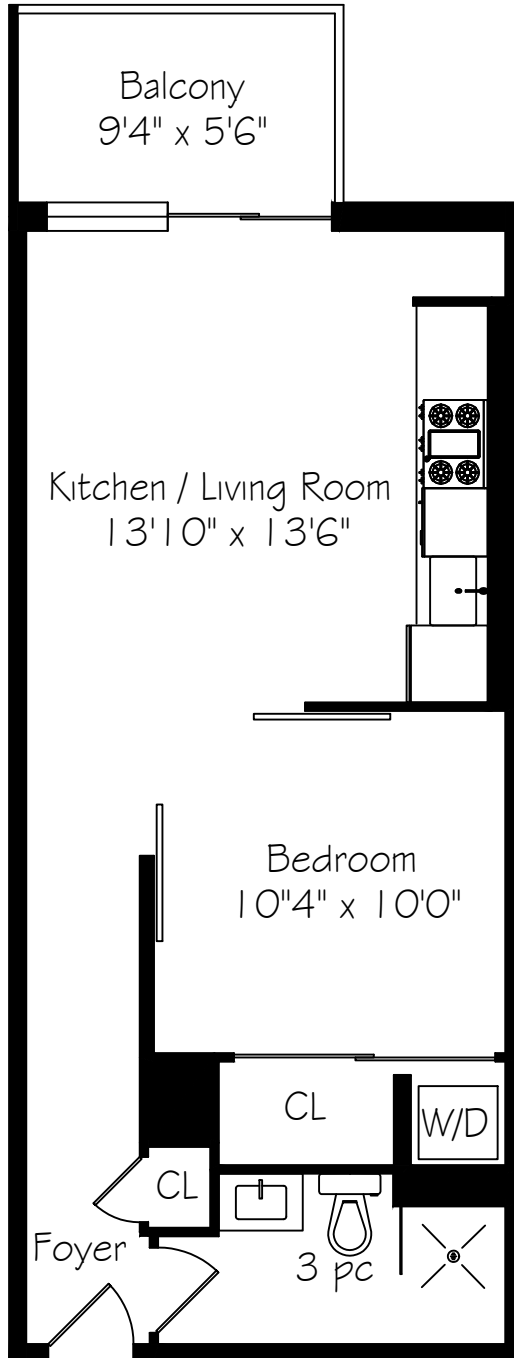

111 Bathurst Street

Suite 1007
495 Square Feet
+ 50 Balcony

Measurements and Calculations are approximate
To be used as guidelines only
www.measuredup.ca