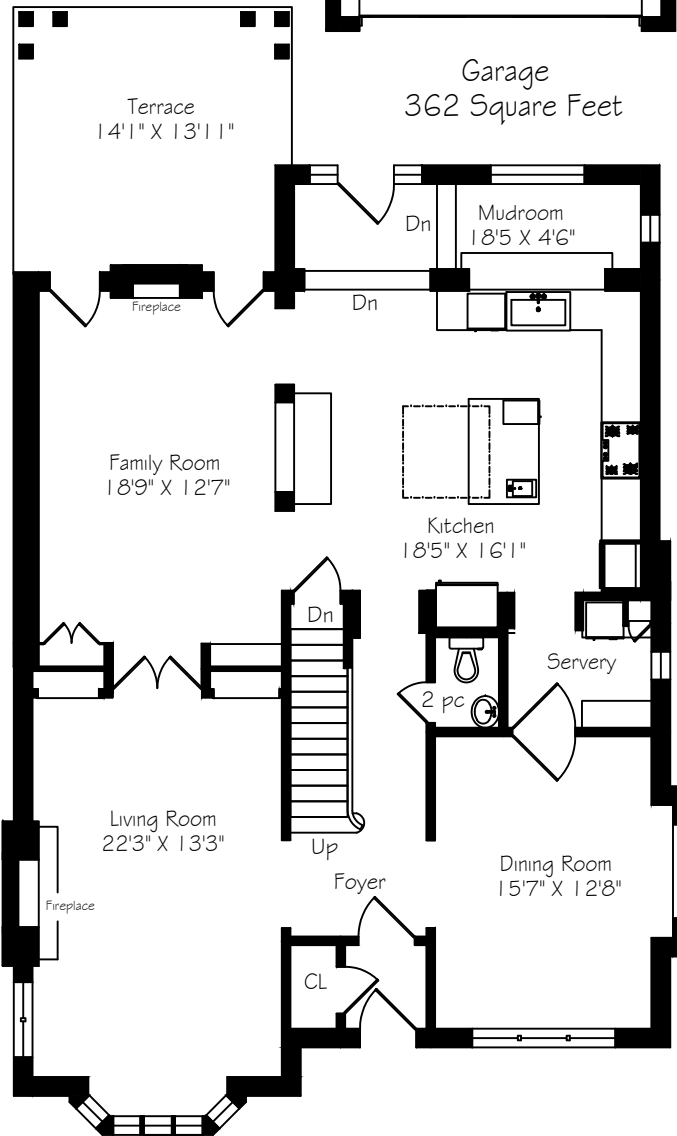

295 Inglewood Drive

Measurements and Calculations are approximate
To be used as guidelines only
www.measuredup.ca

Lower Level
1623 Square Feet

Main Floor
1623 Square Feet

Third Floor
671 Square Feet

Second Floor
1025 Square Feet