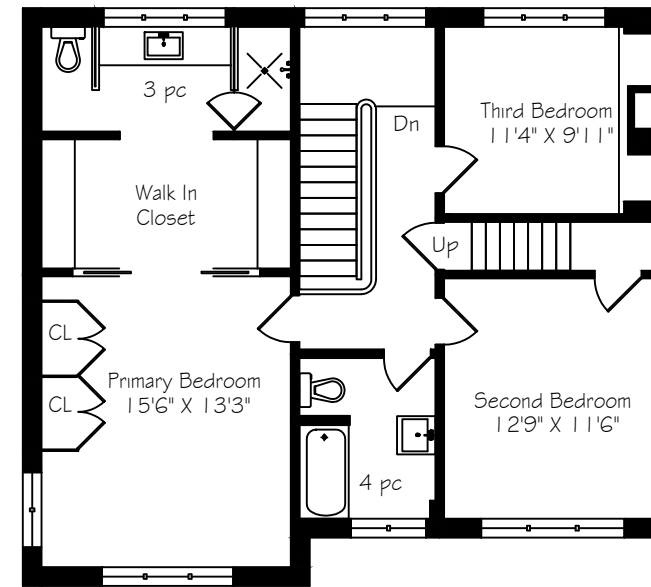

295 Inglewood Drive

Measurements and Calculations are approximate
To be used as guidelines only
www.measuredup.ca

Lower Level
1623 Square Feet

Main Floor
1623 Square Feet

Third Floor
671 Square Feet

Second Floor
1025 Square Feet