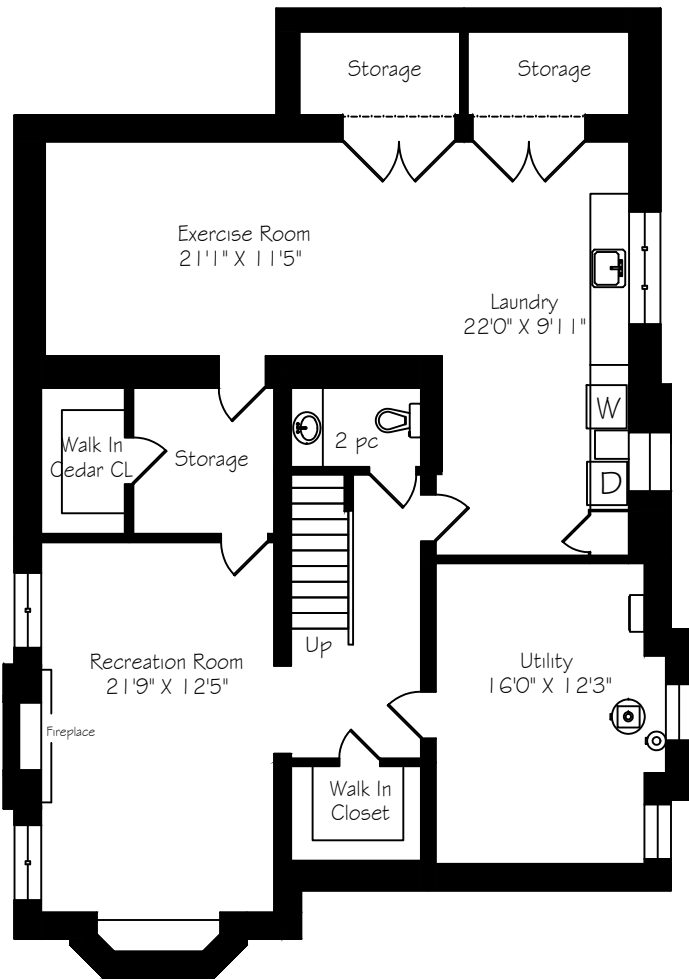

295 Inglewood Drive

Measurements and Calculations are approximate
To be used as guidelines only
www.measuredup.ca

Lower Level
1623 Square Feet

Main Floor
1623 Square Feet

Third Floor
671 Square Feet

Second Floor
1025 Square Feet