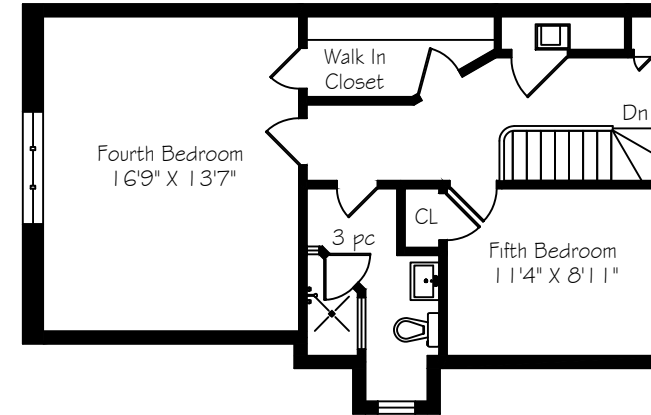

295 Inglewood Drive

Measurements and Calculations are approximate
To be used as guidelines only
www.measuredup.ca

Lower Level
1623 Square Feet

Main Floor
1623 Square Feet

Third Floor
671 Square Feet

Second Floor
1025 Square Feet