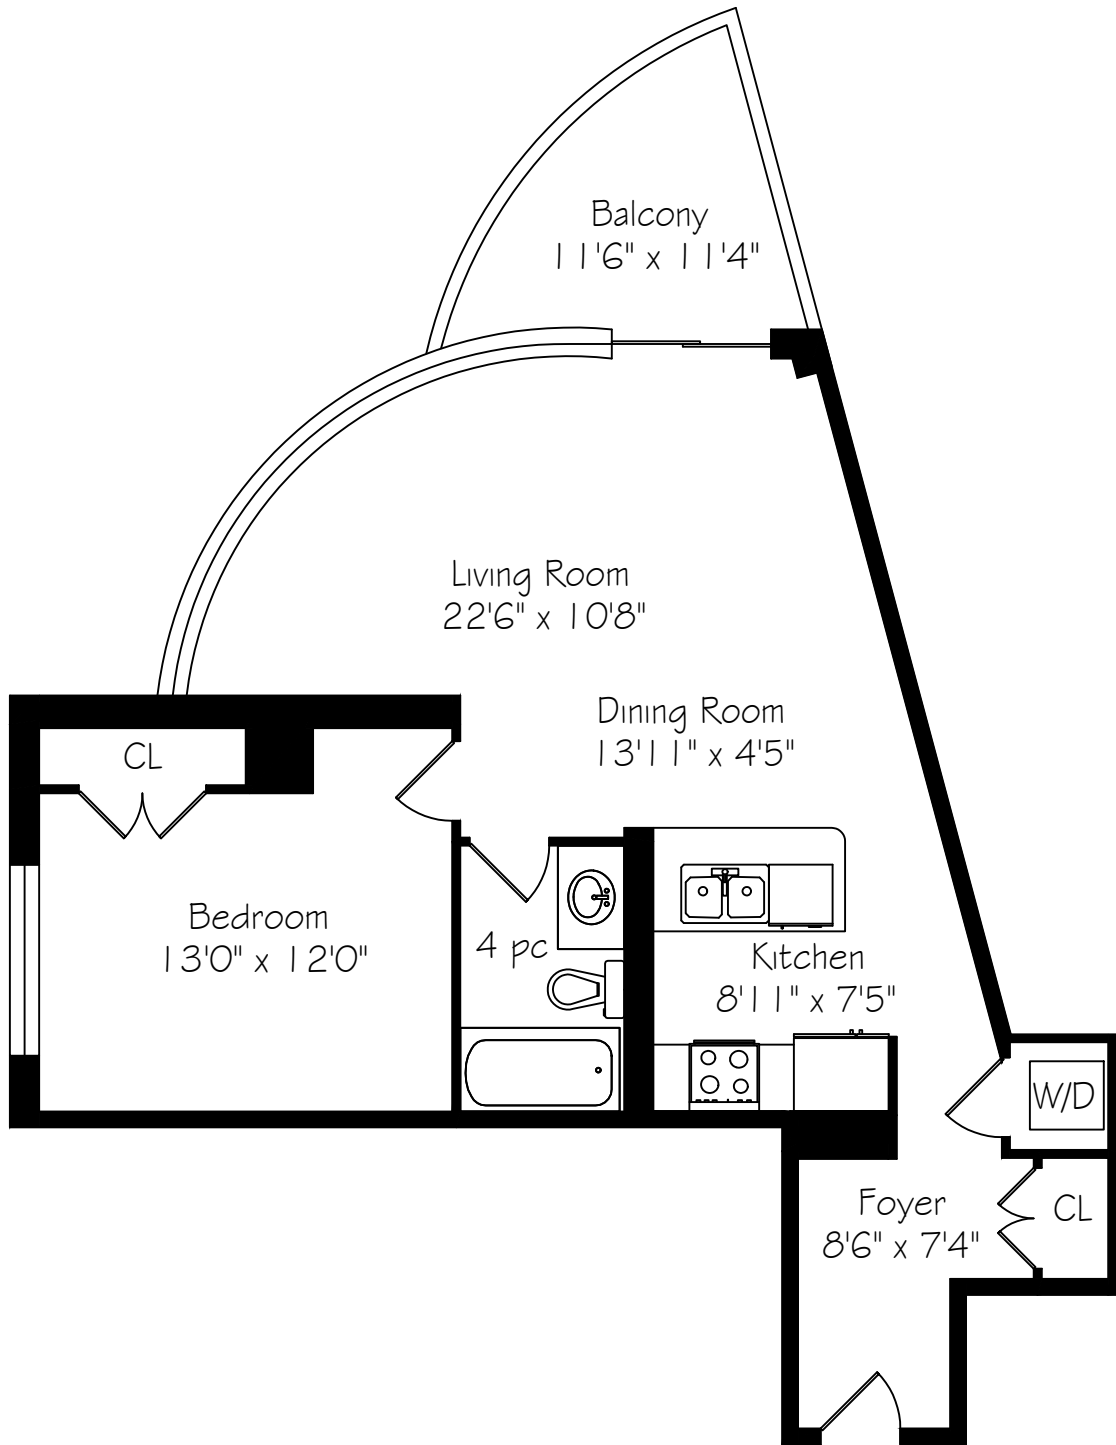

2087 Lake Shore Blvd W

Suite 403
687 Square Feet
+ 70 Balcony

Measurements and Calculations are approximate
To be used as guidelines only